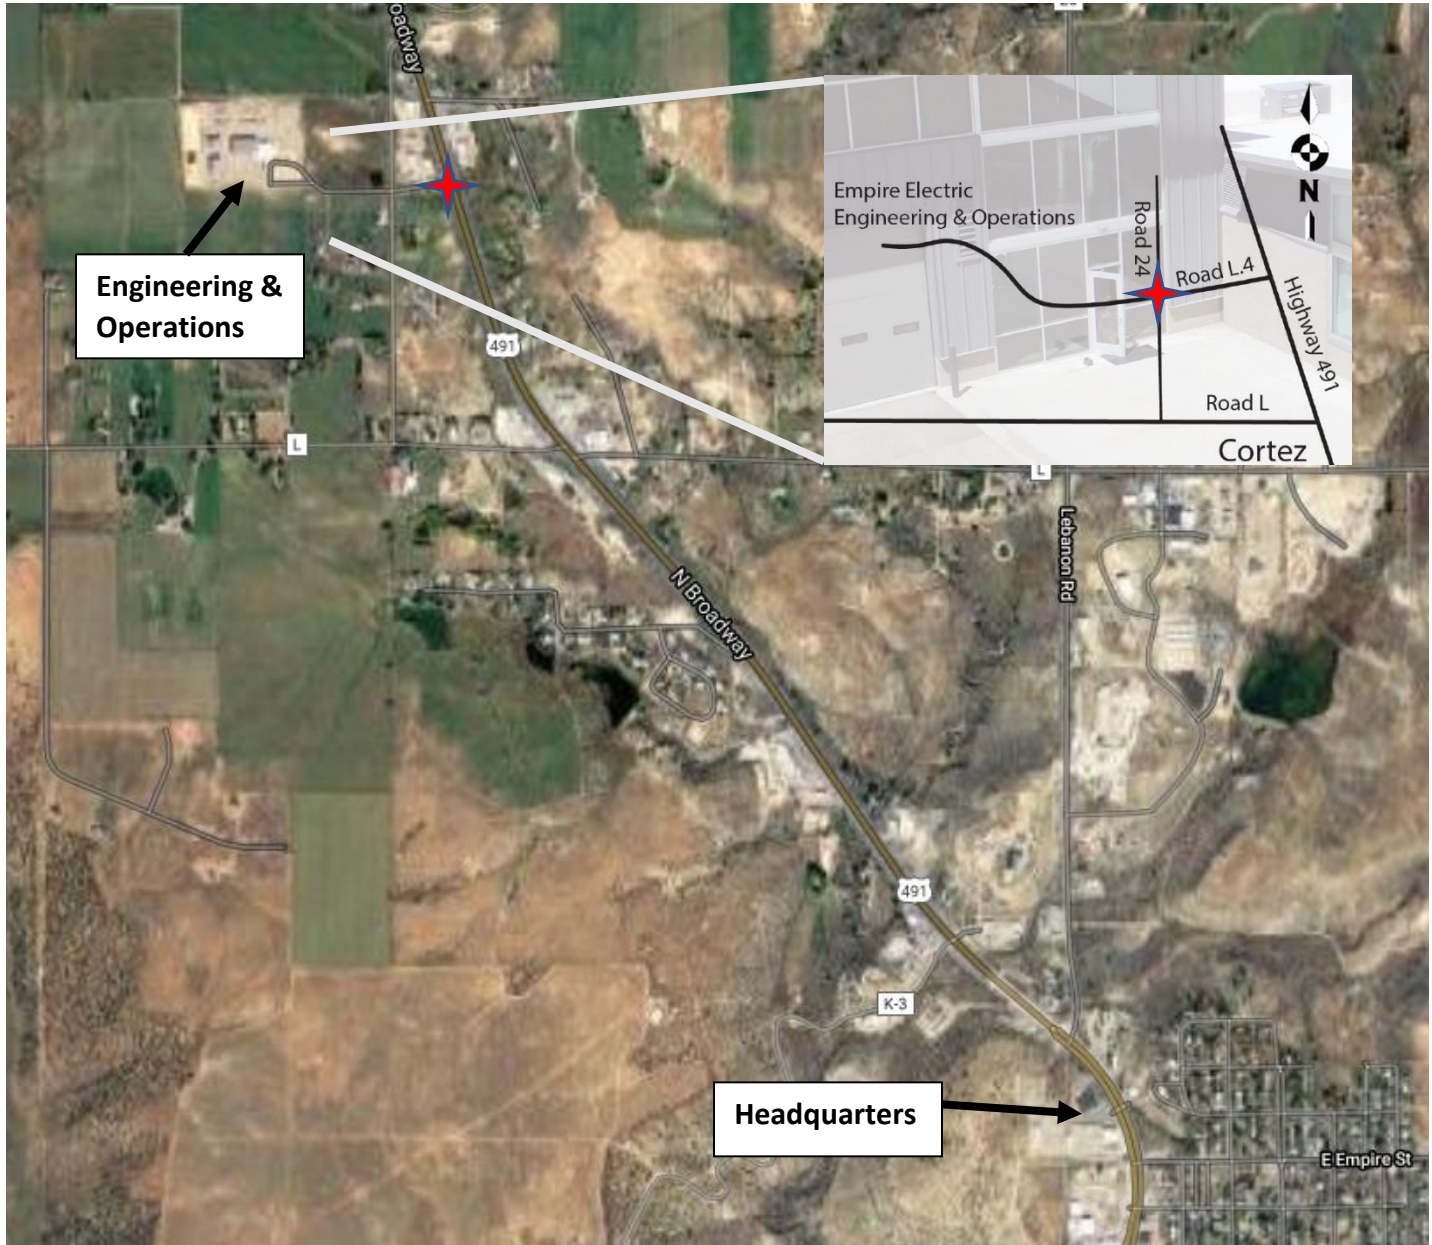

# Empire Electric Association, Inc. Engineering & Operations Facility 23999 Road L.4, Cortez, CO 81321

EEA's Engineering and Operations (E&O) facility is approximately 2 miles north of our Headquarters building. To get to the E&O from our Headquarters building, take Highway 491 north for 2 miles, then turn west (left) on to Road L.4. Follow Road L.4 west past Road 24 to the E&O parking area at the end of Road L.4.