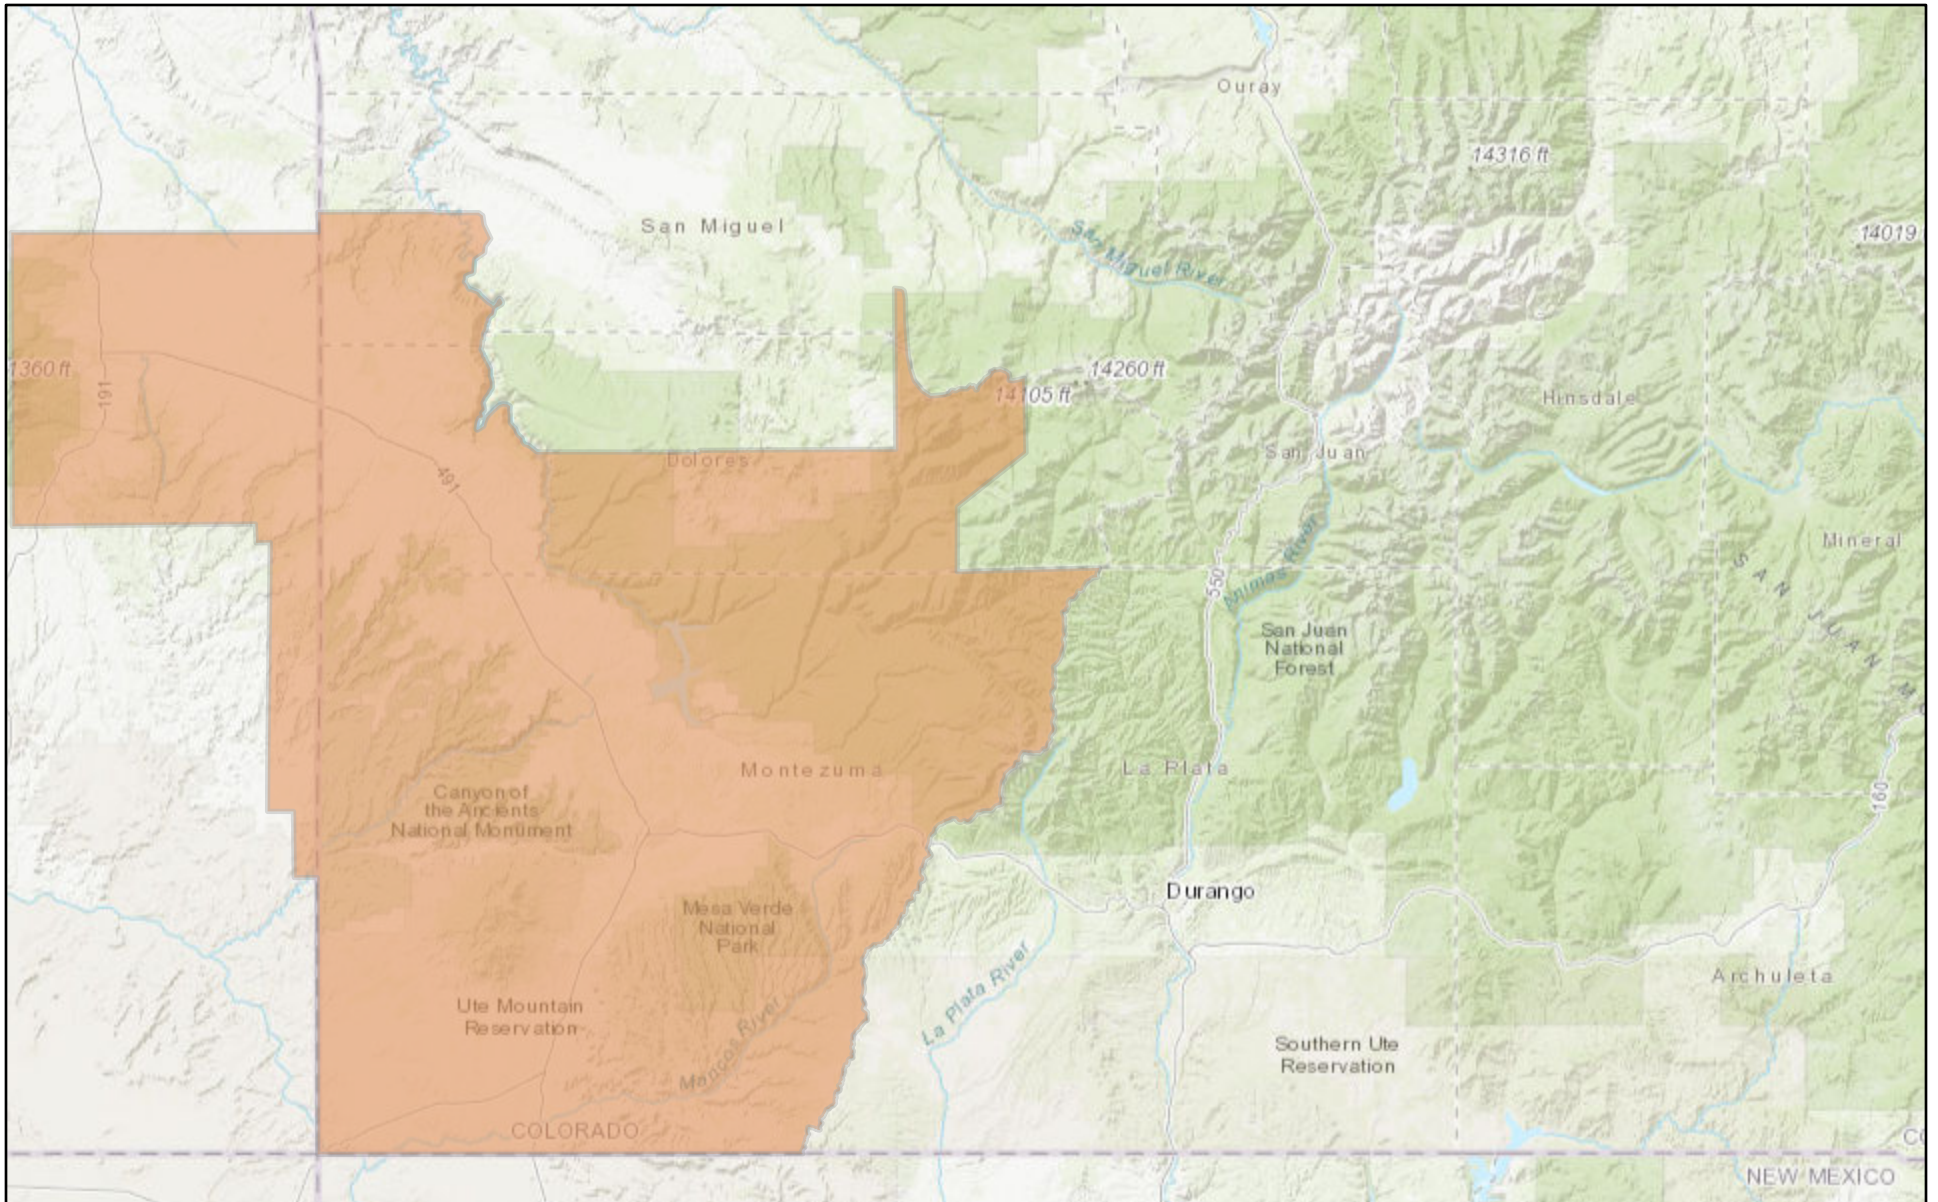

EEA Service Area Map

June 22, 2020

1:1,155,581

Sources: Esri, HERE, Garmin, Intermap, increment P Corp., GEBCO, USGS,