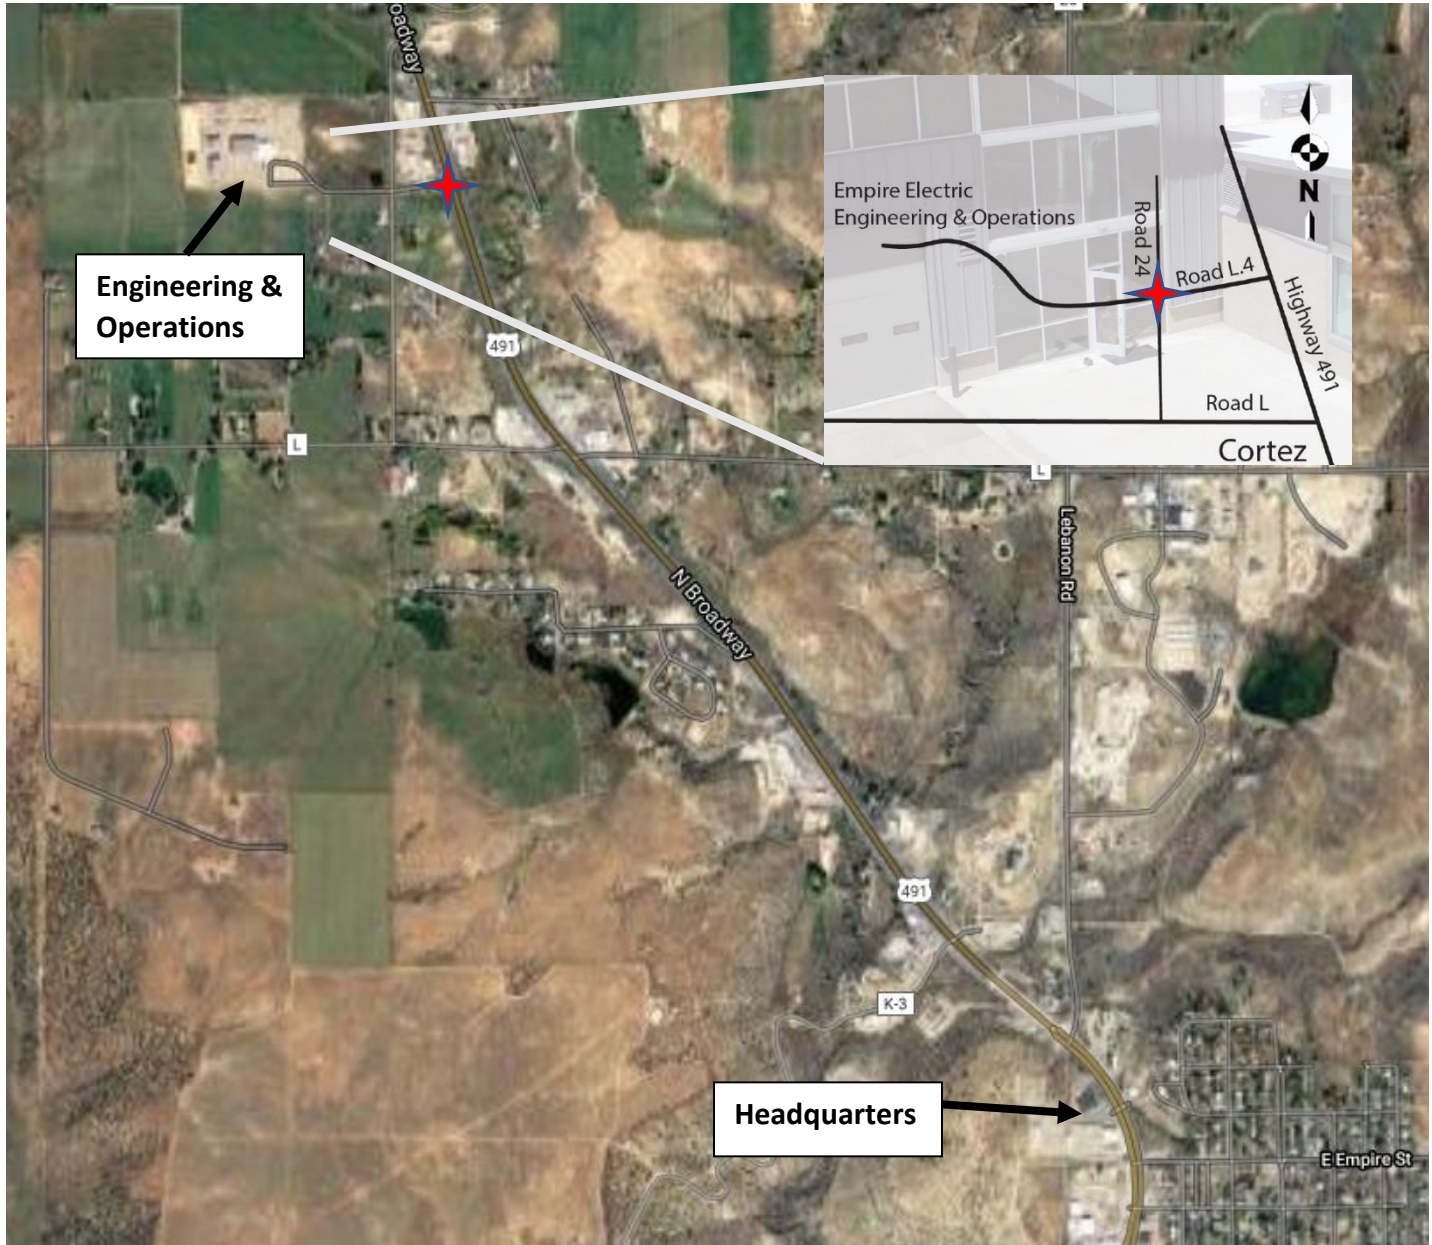

Empire Electric Association, Inc. Engineering & Operations Facility 23999 Road L.4, Cortez, CO 81321

EEA's Engineering and Operations (E&O) facility is approximately 2 miles north of our Headquarters building. To get to the E&O from our Headquarters building, take Highway 491 north for 2 miles, then turn west (left) on to Road L.4. Follow Road L.4 west past Road 24 to the E&O parking area at the end of Road L.4.